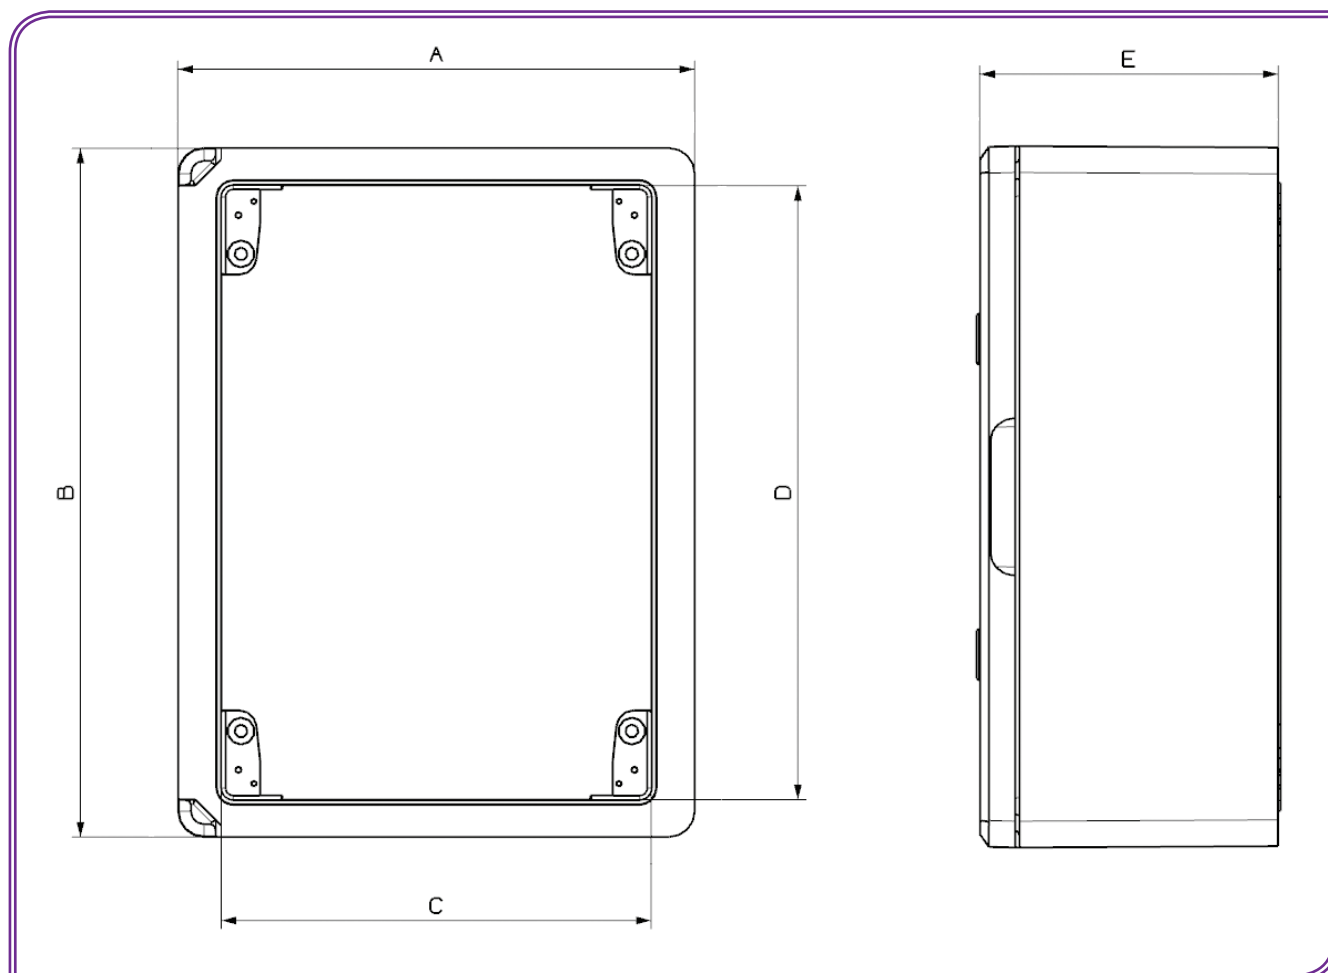

DISTRIBUTION

PLASTIC PANELS GREY DOOR

Models	PP3001	PP3002	PP3004	PP3005	PP3006	PP3007	PP3008	PP3010
Dimensions	200x300x130mm	250x350x150mm	300x400x170mm	300x400x220mm	350x500x190mm	400x500x240mm	400x600x200mm	500x700x250mm
Hinge Qty	2							3
Lock Qty	1		2					
Mounting Plate	Galvanised steel 1mm							
Plastic Material	HB ABS Halogen Free							
Weight	1.80kg	2.40kg	3.00kg	3.40kg	4.35kg	5.40kg	5.85kg	9.70kg
Colour	RAL 7035 Grey							
Protection Degree	IP65							
Conformity	CE							

PLASTIC PANELS TRANSPARENT DOOR

Models	PP3011	PP3012	PP3014	PP3015	PP3016	PP3017	PP3018	PP3020
Dimensions	200x300x130mm	250x350x150mm	300x400x170mm	300x400x220mm	350x500x190mm	400x500x240mm	400x600x200mm	500x700x250mm
Hinge Qty	2							3
Lock Qty	1		2					
Mounting Plate	Galvanised steel 1mm							
Plastic Material	HB ABS Halogen Free							
Weight	1.80kg	2.40kg	3.00kg	3.40kg	4.35kg	5.40kg	5.85kg	9.70kg
Colour	RAL 7035 Grey body, Transparent door							
Protection Degree	IP65							
Conformity	CE							

MODULAR PANELS GREY DOOR

Models	PP3102	PP3104	PP3106	PP3108
Dimensions	250x350x150mm	300x400x170mm	350x500x190mm	400x600x200mm
Hinge Qty	2			
Lock Qty	1	2		
MCB Qty	18 (9x2)	24 (12x2)	45 (15x3)	60 (15x4)
Plastic Material	HB ABS Halogen Free			
Weight	2.50kg	3.40kg	4.50kg	6.00kg
Colour	RAL 7035 Grey			
Protection Degree	IP65			
Conformity	CE			

MODULAR PANELS TRANSPARENT DOOR

Models	PP3112	PP3114	PP3116	PP3118
Dimensions	250x350x150mm	300x400x170mm	350x500x190mm	400x600x200mm
Hinge Qty	2			
Lock Qty	1	2		
MCB Qty	18 (9x2)	24 (12x2)	45 (15x3)	60 (15x4)
Plastic Material	HB ABS Halogen Free			
Weight	2.50kg	3.40kg	4.50kg	6.00kg
Colour	RAL 7035 Grey body, Transparent door			
Protection Degree	IP65			
Conformity	CE			