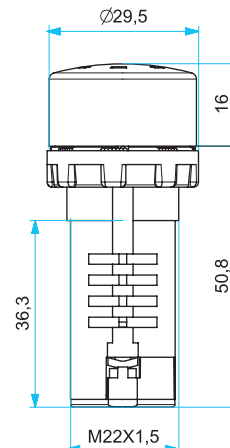

Monoblok Buzzer
Monoblock Buzzer