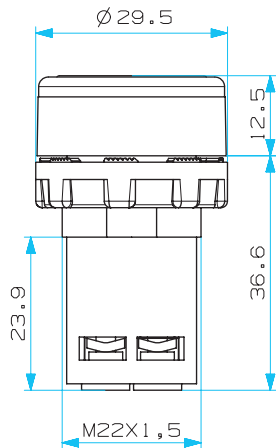

Monoblok Kalıcı Buton
Monoblock Stay-Put Button